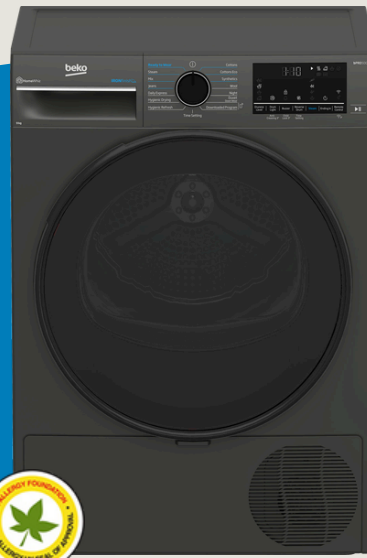

**BDPB903SG****9 kg Sensor Controlled Wifi Connected Heat Pump Tumble Dryer with Steam****IRONfinish****Drying Capacity**  
9 kg**Drying Technology**  
Heat Pump**Sensor Drying**  
Optisense®**Design**

Colour:	Graphite
Door Finish:	Black
Door Opening Angle:	155°
Drum Light:	Yes
Reversible Door:	Yes

**Performance**

Max Loading Capacity:	9 kg
Energy Rating:	9 Stars
Energy Consumption:	129 kWh
Noise Level:	62 dBA